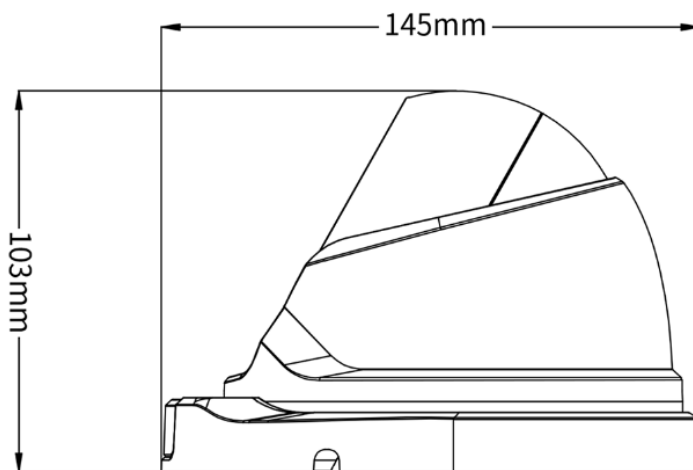

### Specification

Camera	
Model	JF-IPC-HEB4240-IR3-AF
Image Sensor	1/3" 4MP CMOS
Min.illumination	0.01Lux@F1.2(Color)/0.001Lux@F1.2(B/W)
Lens	2.8-12mm
Day/Night	IR CUT
Wide Dynamic Range	120dB
Max.IR Distance	40m
Video Compression	H.265+/H.265/H.264+/H.264
Multi-streaming	Dual-stream
Frame Rate	4MP@25fps/3MP@25fps
Intelligent Video	Tripwire,Intrusion,SceneChange,Abandoned/MissingObject
Compatibility	ONVIF
Interface	
Audio In/Out	1/1
Memory Slot	--
Alarm In/Out	2/1
General	
Ingress Protection	IP66
Working Temperature	-20℃~+65℃
Material	Metal
Power	DC12V±10%,PoE

### Dimensions