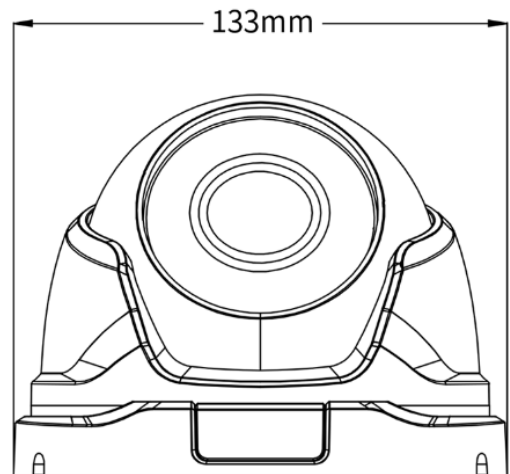

### Specification

Camera	
Model	JF-IPC-HEB4240-IR3-AF
Image Sensor	1/3" 4MP CMOS
Min.illumination	0.01Lux@F1.2(Color)/0.001Lux@F1.2(B/W)
Lens	2.8-12mm
Day/Night	IR CUT
Wide Dynamic Range	120dB
Max.IR Distance	40m
Video Compression	H.265+/H.265/H.264+/H.264
Multi-streaming	Dual-stream
Frame Rate	4MP@25fps/3MP@25fps
Intelligent Video	Tripwire,Intrusion,SceneChange,Abandoned/MissingObject
Compatibility	ONVIF
Interface	
Audio In/Out	1/1
Memory Slot	--
Alarm In/Out	2/1
General	
Ingress Protection	IP66
Working Temperature	-20℃~+65℃
Material	Metal
Power	DC12V±10%,PoE

### Dimensions