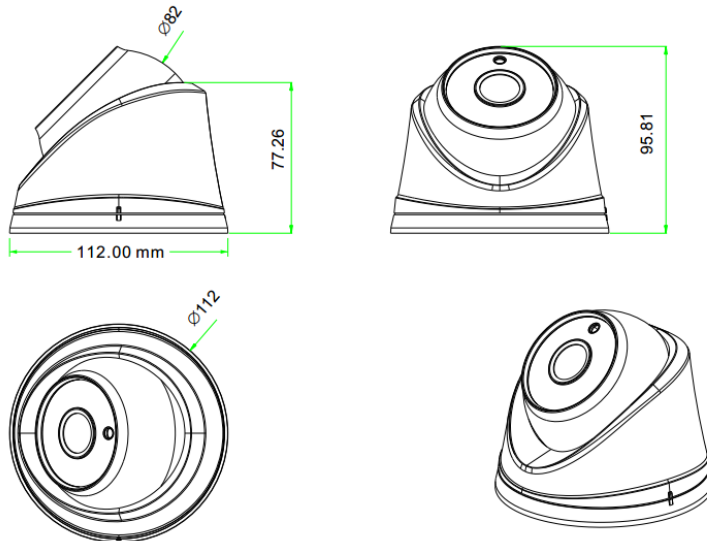

JF-IPC-HP2351L-IR2

5MP Lite Network Wheel Camera

Features

- ◆ 5MP@15fps/4MP@25fps
- ◆ HD lens:3.6mm (6mm optional)
- ◆ Support ONVIF(profile S)
- ◆ Support H.265+/H.265/H.264+/H.264 Video compressions, multi-level video quality configuration;
- ◆ Support intelligent video: Tripwire, Intrusion, Scene Change, Abandoned/Missing Object;
- ◆ Protection level is IP67;
- ◆ Supporting WEB, VMS, MYEYE platform;
- ◆ Support mobile phone monitoring (IOS, Android);

Specification

| Camera | |
|---------------------|--|
| Model | JF-IPC-HP2351L-IR2 |
| Image Sensor | 1/2.5" 5MP CMOS |
| Min.illumination | 0.01Lux@F1.2(Color)/0.001Lux@F1.2(B/W) |
| Lens | 3.6mm (6mm optional) |
| Day/Night | IR CUT |
| Wide Dynamic Range | DWDR |
| Max.IR Distance | 30m |
| Video Compression | H.265+/H.265/H.264+/H.264 |
| Multi-streaming | Dual-stream |
| Frame Rate | 5MP@15fps/4MP@25fps |
| Intelligent Video | Tripwire, Intrusion, Scene Change, Abandoned/Missing Object; |
| Compatibility | ONVIF |
| Interface | |
| Audio In/Out | 1/0 |
| Memory Slot | -- |
| Alarm In/Out | -- |
| General | |
| Ingress Protection | IP67 |
| Working Temperature | -20℃~+65℃ |
| Material | ABS plastic+Metal |
| Power | DC12V±10%,PoE |

JF-IPC-HP2351L-IR2

5MP Lite Network Wheel Camera

Dimensions

Accessories (optional)

| Bracket | Junction Box |
|---|--|
| PA-BR-W2 | PA-BO-C1 |
|  |  |

JF TECH Co.,Ltd.
Headquarters(Hangzhou):
Building 9, Yinhu Innovation Center, Hangzhou, China
Business Center(Shenzhen):
A 7th Floor, Block Sakata 5 Avenue and Chong Hing Times Tower Shenzhen
All Rights Reserved • Specifications subject to change without notice.